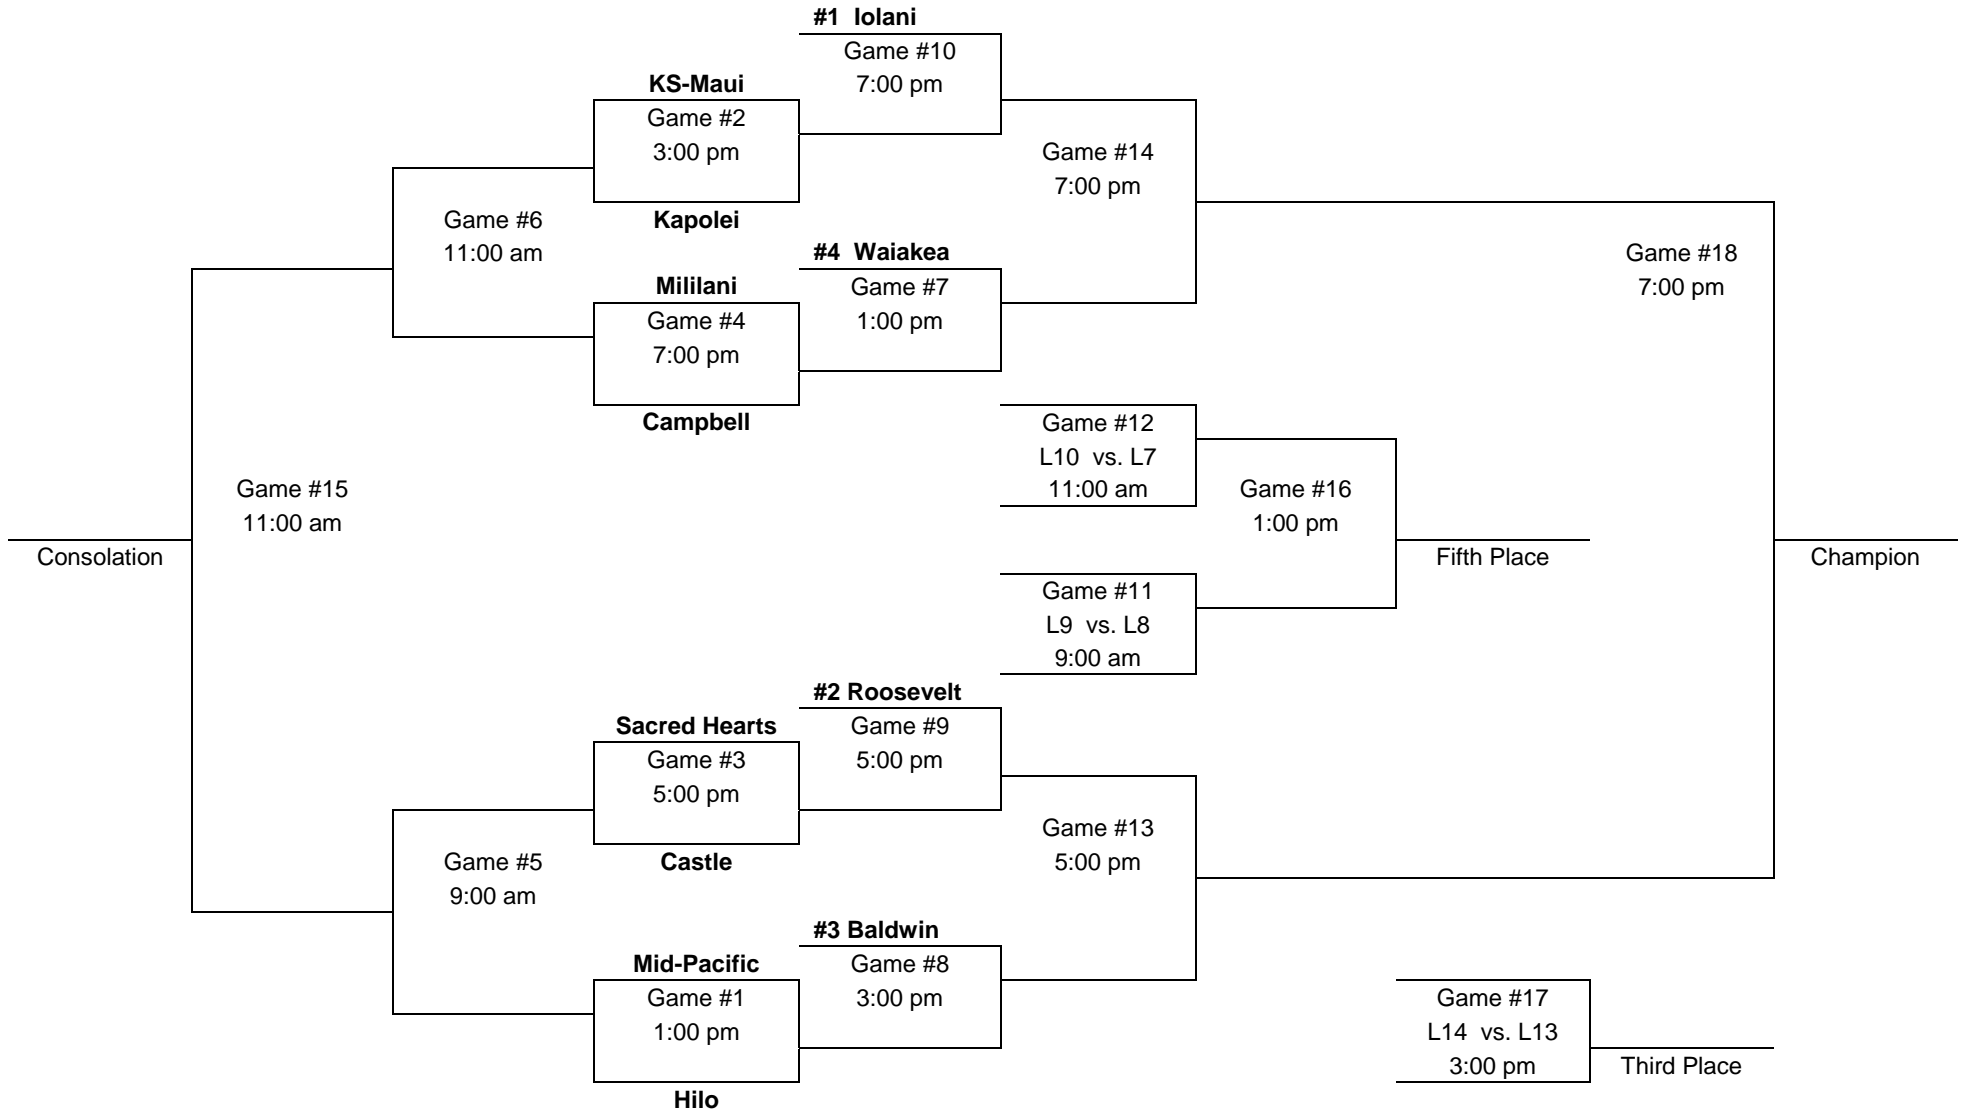

Data House Softball State Championships
Division I Tournament Bracket
 May 12-15, 2009 – Rainbow Wahine Softball Stadium

Friday May 15 Wednesday May 13 Tuesday May 12 Wednesday May 13 Thursday May 14 Friday May 15