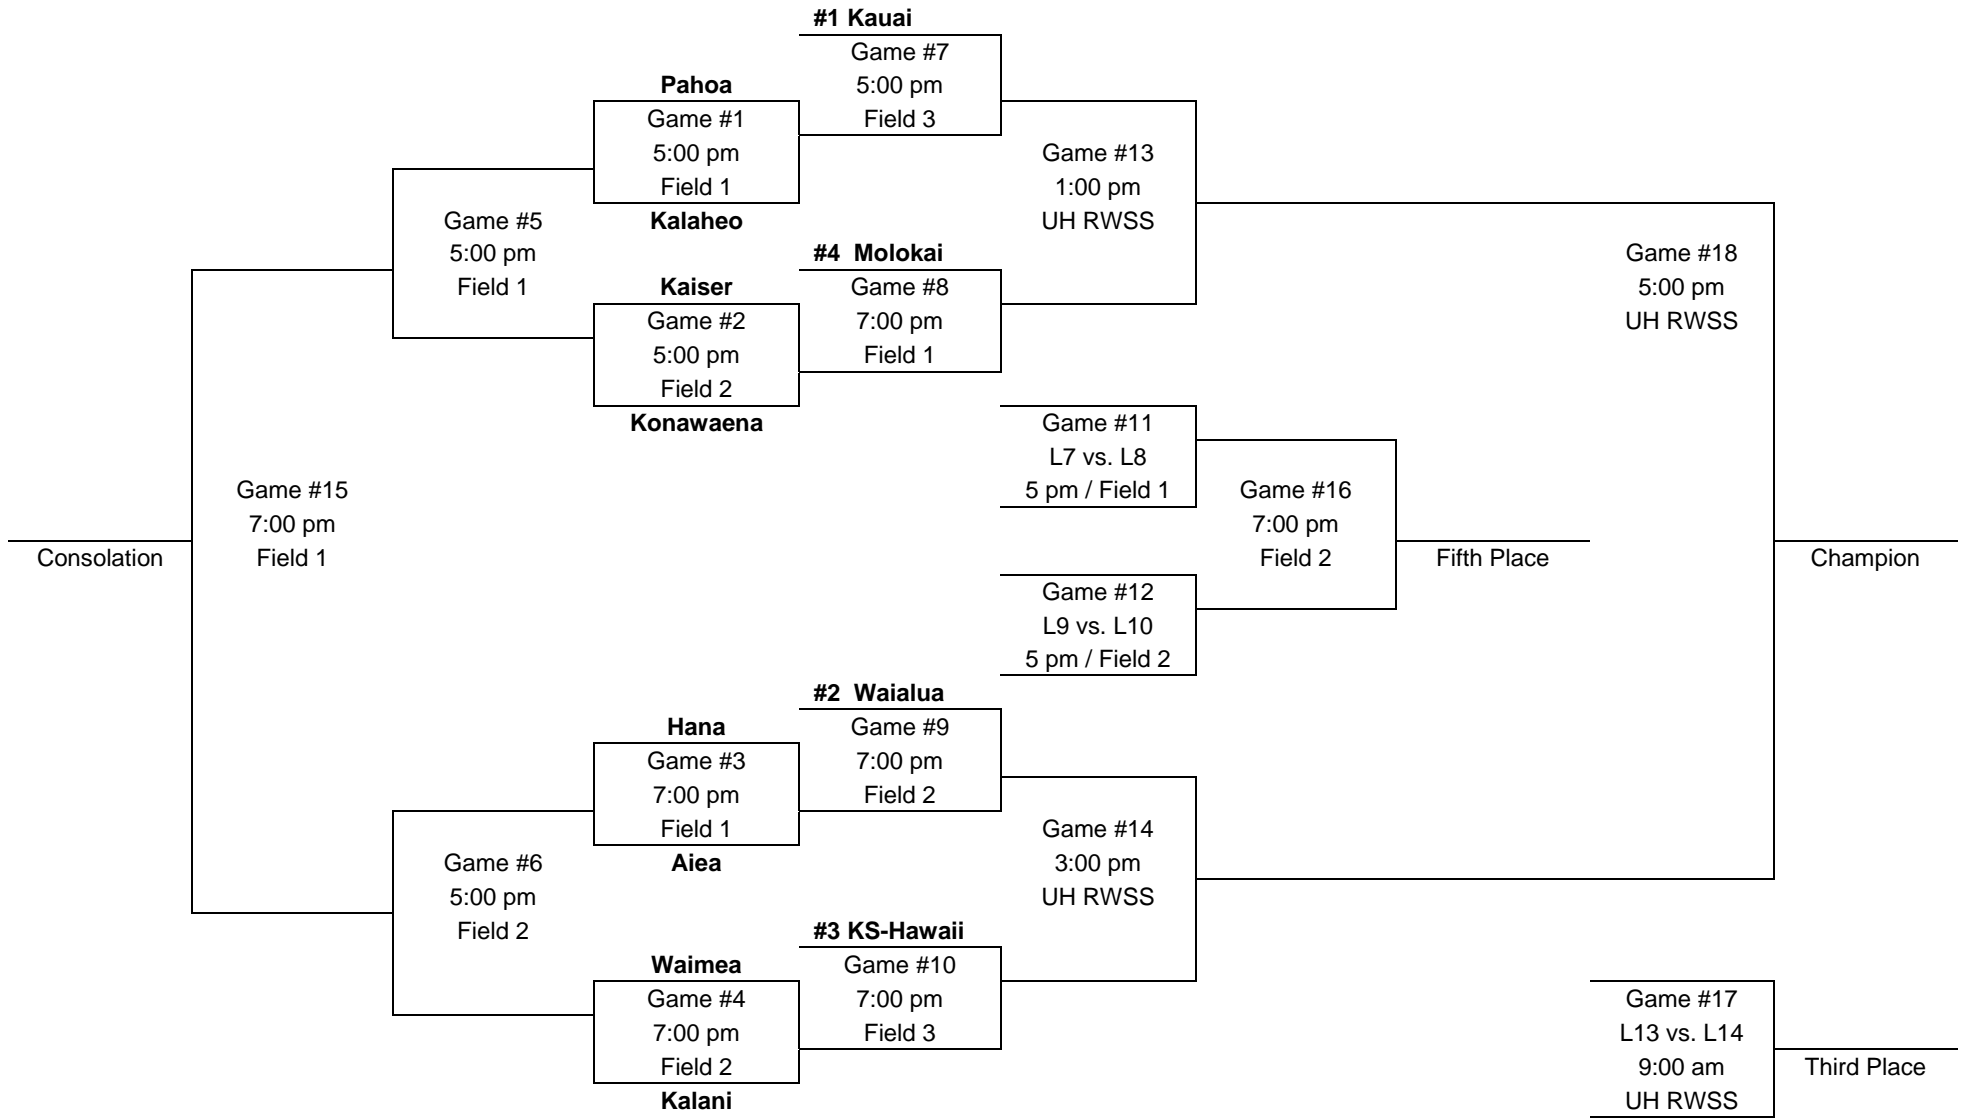

Data House Softball State Championships Division II Tournament Bracket

May 12-15, 2009 – Central Oahu Regional Park / Rainbow Wahine Softball Stadium

Thursday
May 14

Wednesday
May 13

Tuesday
May 12

Wednesday
May 13

Thursday
May 14

Thursday
May 14

Friday
May 15