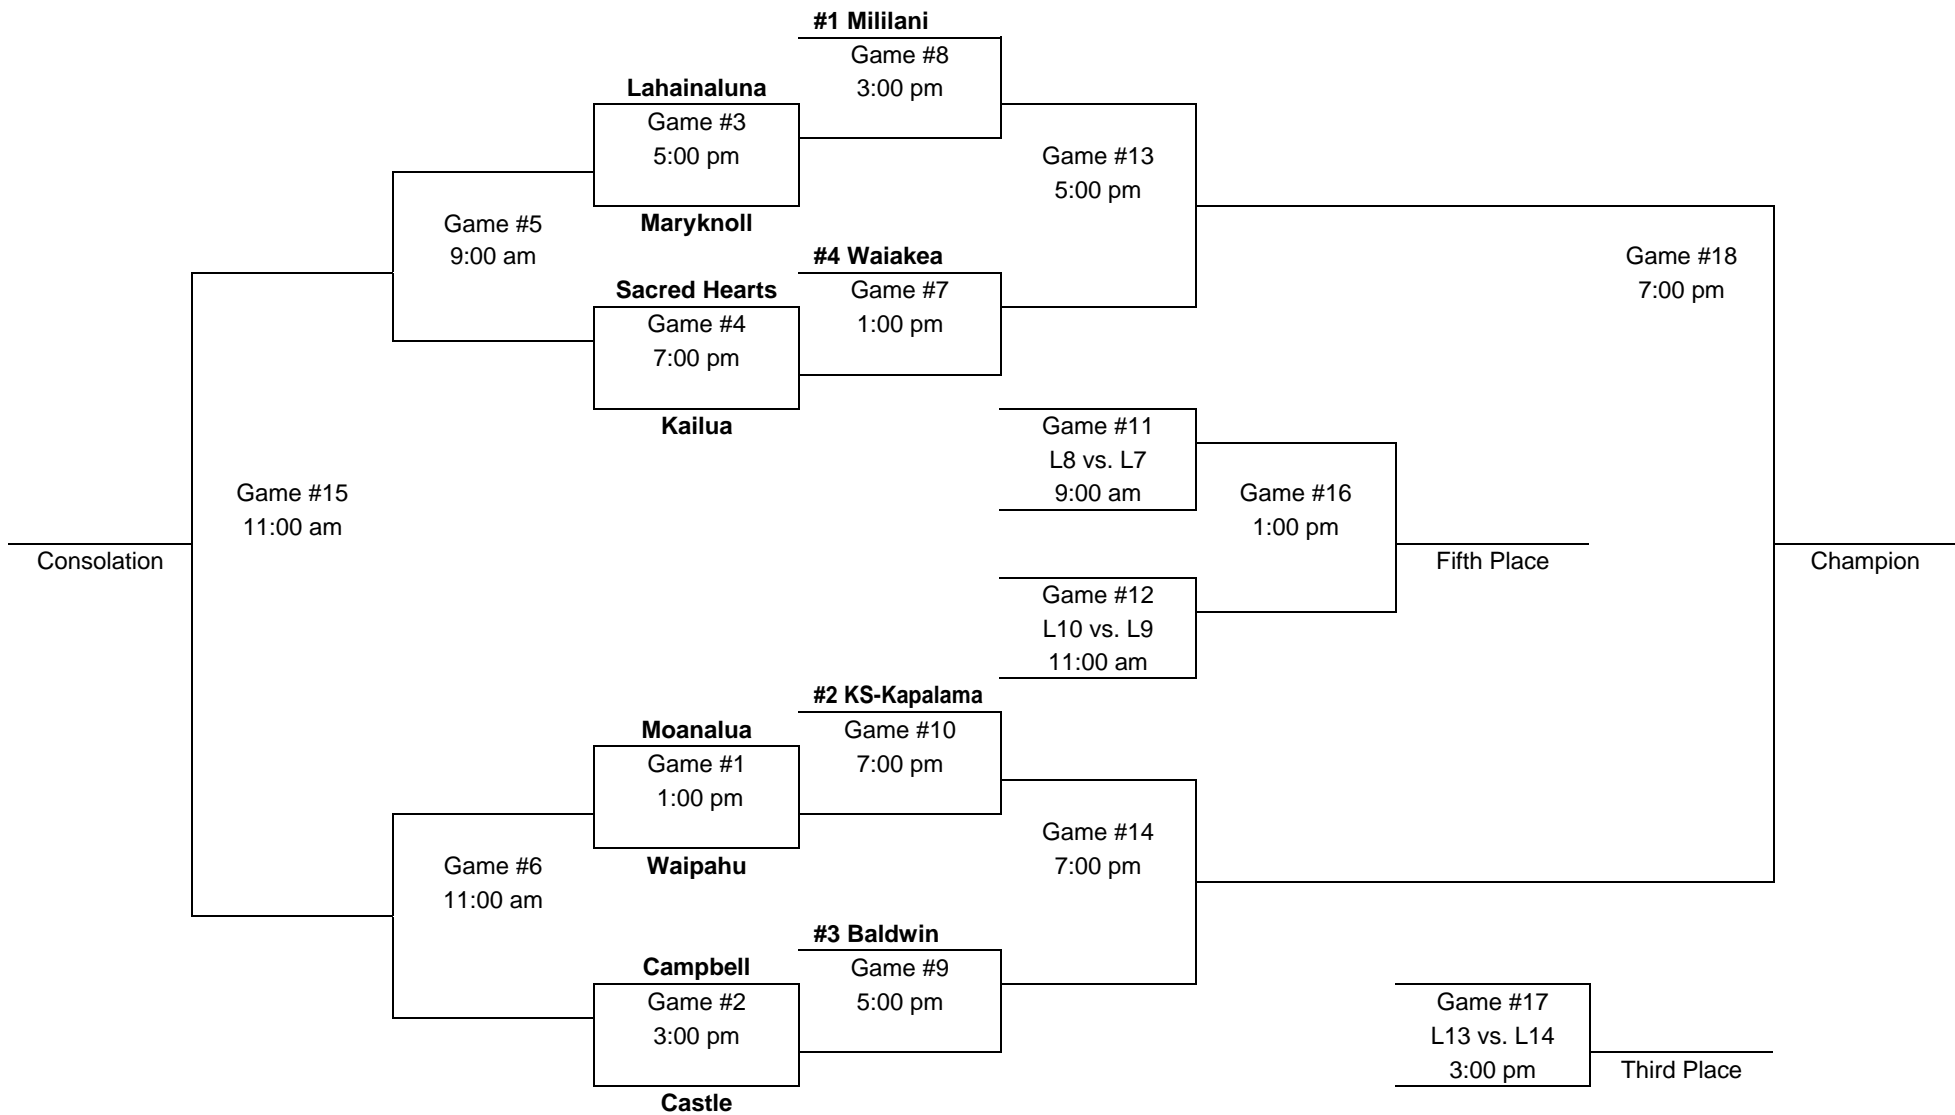

Data House Softball State Championships

Division I Tournament Bracket

May 14-17, 2008 – Rainbow Wahine Softball Stadium

Saturday
May 17

Thursday
May 15

Wednesday
May 14

Thursday
May 15

Friday
May 16

Saturday
May 17